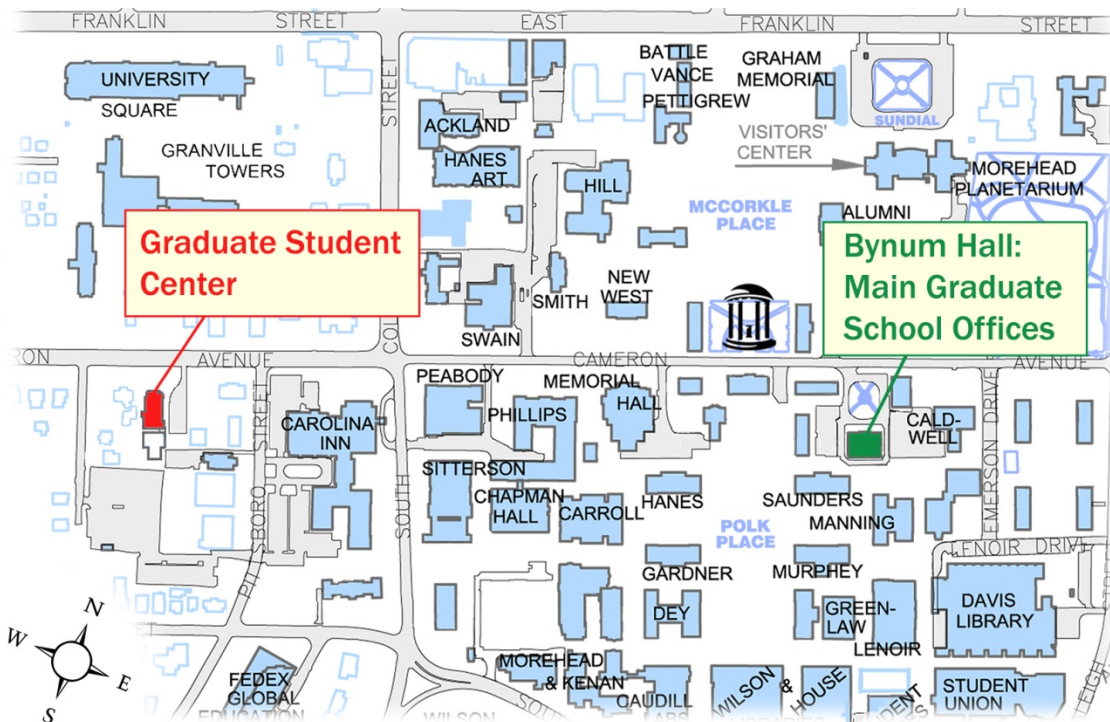

## Directions to the Graduate Student Center

211A West Cameron Ave.  
Chapel Hill, NC 27599  
[gradschool.unc.edu/gsc](http://gradschool.unc.edu/gsc)

From central campus head west on Cameron Ave. The Carolina Inn will be on the left.  
Cross over Pittsboro St.

The second building on the left (former church) is the Graduate Student Center.

Use the main front entrance, white doors marked with the Graduate Student Center sign.  
The back entrance (covered breezeway) is handicap accessible.

There is no parking available for general use except for loading and unloading only.

Public parking is available on Cameron Ave. in metered spaces, on Franklin Street as well as  
nearby University Visitor Parking pay lots.